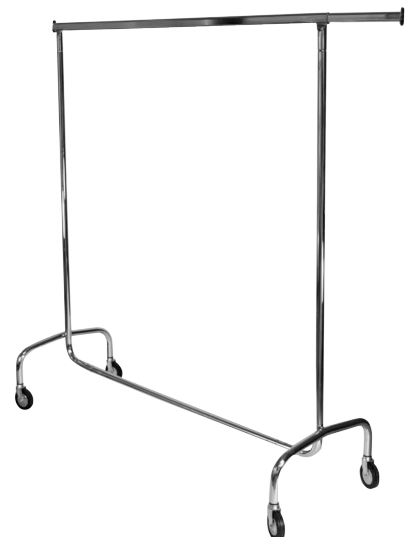

## TRANSPORT ACCESSORIES ROOM SERVICE TROLLEY AND CLOTHES RACK

### FEATURES

- Service trolley for hotels or nursing homes
- Polypropylene tray construction on steel tubular base
- 3 or 4 trays
- 2 bags on each side
- 4 swivel wheels ø 125 mm

**CSH-3 / CSH-4**

### FEATURES

- Mobile rack
- Structure in chromed steel, stackable
- 2 handles
- 4 swivel rubber wheels ø 100 mm

**C-PER**

| TECHNICAL DATA | UNIT. | CSH-3         | CSH-4         |
|----------------|-------|---------------|---------------|
| Bag capacity   | l     | 77x2          | 114x2         |
| Trays Nber     | Unit  | 3             | 4             |
| Wheels Ø       | mm    | 125           | 125           |
| Dimensions     | mm    | 1190x560x1060 | 1470x560x1280 |
| Weight         | kg    | 25            | 30            |

| TECHNICAL DATA | UNIT. | C-PER         |
|----------------|-------|---------------|
| Usable height  | l     | 1             |
| Wheels Ø       | mm    | 100           |
| Dimensions     | mm    | 530x1500x1500 |
| Weight         | kg    | 5             |